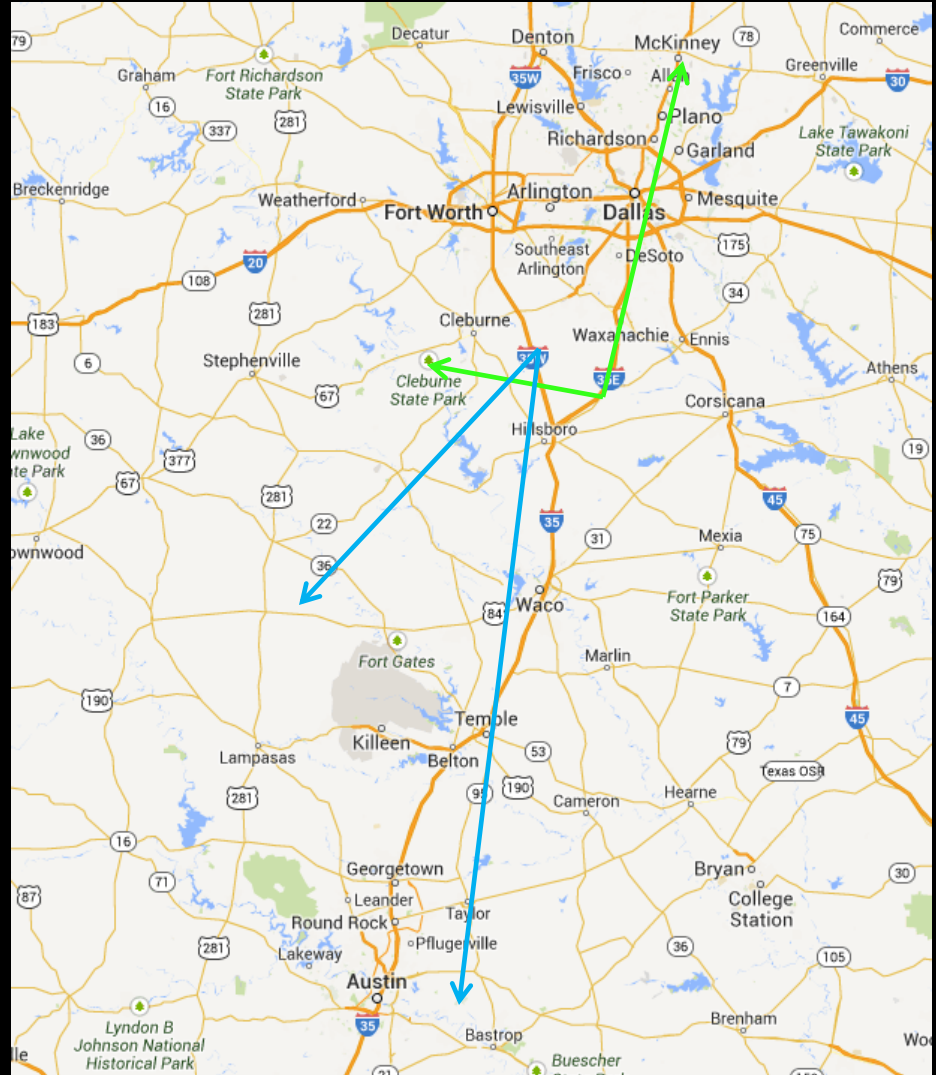

Brad Cobo, N5WCO

2013 10GHz & Up Contest

Rover Activity on 9/21

Operating Locations

- Carl's Corner, TX
- Itasca, TX (AT&T Microwave Site)

Stations Worked

- W5LUA, 122km
- WA5YWC, 78km
- WA5YWC, 114km
- K5LLL, 213km

Challenges

- GPS power supply dropping out
- GPS antenna falling off
- Compass
- Mouse trouble
- Laptop glare
- Hat / Chair – very important!

Itasca, TX
AT&T Microwave Site

Score

10-GHz and Up Cumulative Contest Log